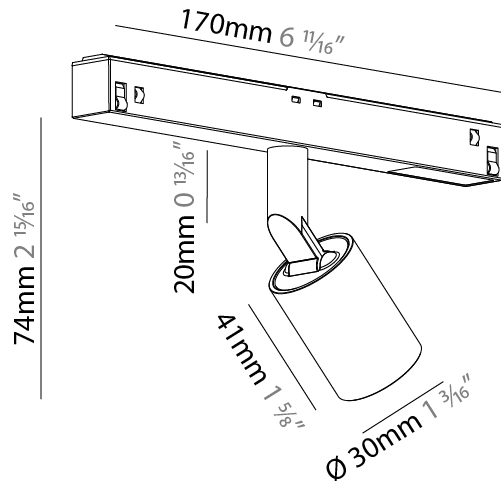

1. To build a product code in our configurator select the specify button on the base model # product page
2. To build a manual product code on this datasheet choose from the options listed below in blue font and add the suffix to the base model #

GENERAL

Series: Centriq
Subseries: Centriq for Clicktrack
Brand: Prolicht
Division: Architectural
Mounting Type: Track
Mounting Location: Ceiling
Subcategory: Spots

PHYSICAL

Shape: Cylinder
Diameter (mm): 30
Diameter (in): 1 3/16
Length (mm): 170
Length (in): 6 11/16
Height (mm): 74
Height (in): 2 15/16
Light Distribution: Adjustable / Direct
Fixture Finish: SSR / BKV / CWI / CRY / HAB / UFT / ITA / RUA / FTG / MYG / LOD / PUS / FRO / FUP / KIA / POP / BLS / SPG / MEY / GOH / GUM / CHC / COM / ABZ / JAG / OBR / MOS / ROR
Fixture Material: Aluminum

ELECTRICAL

Lamp Type: LED (Zhaga Standard)
Input Wattage (W): 4
Total Output Wattage (W): 3.6
Dimming: Non-Dimmable
Driver Included: No
Driver Location: Remote
Driver Type: Constant Voltage - Universal
Driver Class: Class 2
Input Voltage (V): 48
Constant Current (MA): 340
Upon Request: 0-10Vdc dimming / DALI dimming

LED

Number of LEDs: 1
Color Temperature (°K): 2700 / 3000 / 4000
Max. Delivered Lumen (lm): 260 / 270 / 290
CRI: >90 CRI

OPTICAL

Optic°: 24 / 32
Adjustability: Rotational 360°; Tilt 90° (±45°)

RATINGS AND CERTIFICATIONS

Certified By: Certified for North American Standards
IP rating: IP20