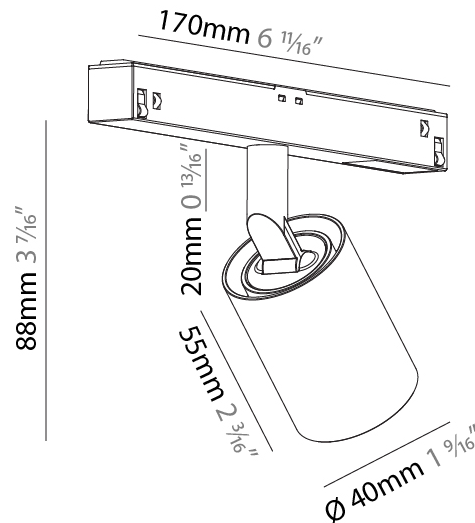

1. To build a product code in our configurator select the specify button on the base model # product page
2. To build a manual product code on this datasheet choose from the options listed below in blue font and add the suffix to the base model #

GENERAL

Series: Centriq
Subseries: Centriq for Clicktrack
Brand: Prolicht
Division: Architectural
Mounting Type: Track
Mounting Location: Ceiling
Subcategory: Spots

PHYSICAL

Shape: Cylinder
Diameter (mm): 40
Diameter (in): 1 9/16
Length (mm): 170
Length (in): 6 11/16
Height (mm): 88
Height (in): 3 7/16
Light Distribution: Adjustable / Direct
Fixture Finish: SSR / BKV / CWI / CRY / HAB / UFT / ITA / RUA / FTG / MYG / LOD / PUS / FRO / FUP / KIA / POP / BLS / SPG / MEY / GOH / GUM / CHC / COM / ABZ / JAG / OBR / MOS / ROR
Fixture Material: Aluminum

ELECTRICAL

Lamp Type: LED (Zhaga Standard)
Input Wattage (W): 6
Total Output Wattage (W): 5.4
Dimming: Non-Dimmable
Driver Included: No
Driver Location: Remote
Driver Type: Constant Voltage - Universal
Driver Class: Class 2
Input Voltage (V): 48
Constant Current (MA): 490
Upon Request: 0-10Vdc dimming / DALI dimming

LED

Number of LEDs: 1
Color Temperature (°K): 2700 / 3000 / 4000
Max. Delivered Lumen (lm): 360 / 390 / 420
CRI: >90 CRI

OPTICAL

Reflector°: 10
Adjustability: Rotational 360°; Tilt 90° (±45°)

RATINGS AND CERTIFICATIONS

Certified By: Certified for North American Standards
IP rating: IP20