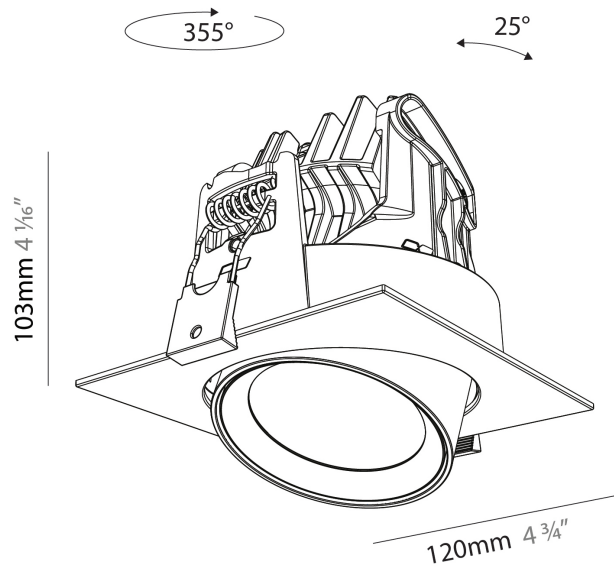

PHYSICAL

Shape: Cylinder
Diameter (mm): 120
Diameter (in): 4 3/4
Length (mm): 120
Length (in): 4 3/4
Height (mm): 105
Height (in): 4 1/8
Min. Recessing Depth (mm): 120
Min. Recessing Depth (in): 4 3/4
Light Distribution: Adjustable / Direct
Weight (kg): 0.665
Diffuser: Lens Pack - No Lens / Opal / Linear Spread Lens / Honeycomb / Spread Lens
Fixture Finish: SSR / BKV / CWI / CRY / HAB / UFT / ITA / RUA / FTG / MYG / LOD / PUS / FRO / FUP / KIA / POP / BLS / SPG / MEY / GOH / GUM / CHC / COM / ABZ / JAG / OBR / MOS / ROR
Fixture Material: Aluminum
Cut-out Measurements: Dia. 112mm / 4 7/16"

ELECTRICAL

Lamp Type: LED (Zhaga Standard)
Input Wattage (W): 20.5
Total Output Wattage (W): 18.1
Dimming: Tri-Mode (Non-Dimming and Phase Dimming (120Vac only) and 0-10V Dimming)
Driver Included: Yes
Driver Location: Recessed Housing
Driver Type: Constant Current - Universal
Driver Class: Class 2
Input Voltage (V): 120 - 277
Constant Current (MA): 500

LED

Color Temperature (°K): 2700 / 3000 / 3500 / 4000
Max. Delivered Lumen (lm): 1432 / 1542 / 1432 / 1636
Nominal Lumen (lm): 1668 / 1797 / 1668 / 1907
CRI: >90 CRI
Lamp Life (hrs): 50000

OPTICAL

Reflector°: 10
Adjustability: Rotational 350° / Tilt 25°

RATINGS AND CERTIFICATIONS

Certified By: CSA Certified to UL and CSA Standards
IP rating: IP20