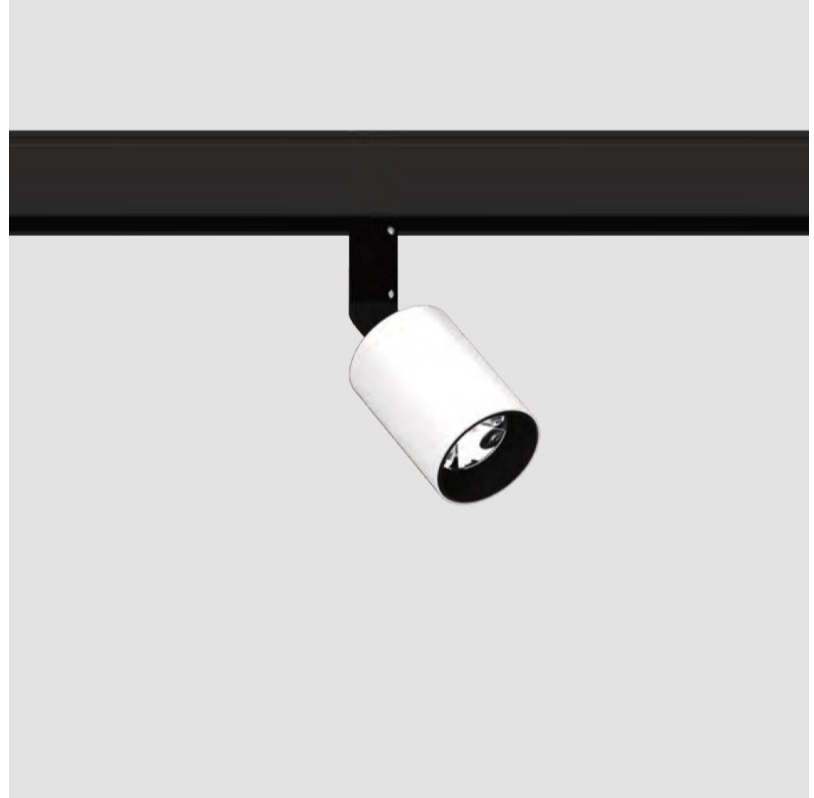

1. To build a product code in our configurator select the specify button on the base model # product page
2. To build a manual product code on this datasheet choose from the options listed below in blue font and add the suffix to the base model #

GENERAL

Series: Centriq
Subseries: Centriq for Clicktrack
Brand: Prolicht
Division: Architectural
Mounting Type: Track
Mounting Location: Ceiling
Subcategory: Spots

PHYSICAL

Shape: Cylinder
Diameter (mm): 30
Diameter (in): 1 3/16
Length (mm): 170
Length (in): 6 11/16
Height (mm): 74
Height (in): 2 15/16
Light Distribution: Adjustable / Direct
Fixture Finish: SSR / BKV / CWI / CRY / HAB / UFT / ITA / RUA / FTG / MYG / LOD / PUS / FRO / FUP / KIA / POP / BLS / SPG / MEY / GOH / GUM / CHC / COM / ABZ / JAG / OBR / MOS / ROR
Fixture Material: Aluminum

ELECTRICAL

Lamp Type: LED (Zhaga Standard)
Input Wattage (W): 4
Total Output Wattage (W): 3.6
Dimming: Non-Dimmable
Driver Included: No
Driver Location: Remote
Driver Type: Constant Voltage - Universal
Driver Class: Class 2
Input Voltage (V): 48
Constant Current (MA): 340
Upon Request: 0-10Vdc dimming / DALI dimming

LED

Number of LEDs: 1
Color Temperature (°K): 2700 / 3000 / 4000
Max. Delivered Lumen (lm): 260 / 270 / 290
CRI: >90 CRI

OPTICAL

Optic°: 24 / 32
Adjustability: Rotational 360°; Tilt 90° (±45°)

RATINGS AND CERTIFICATIONS

Certified By: Certified for North American Standards
IP rating: IP20