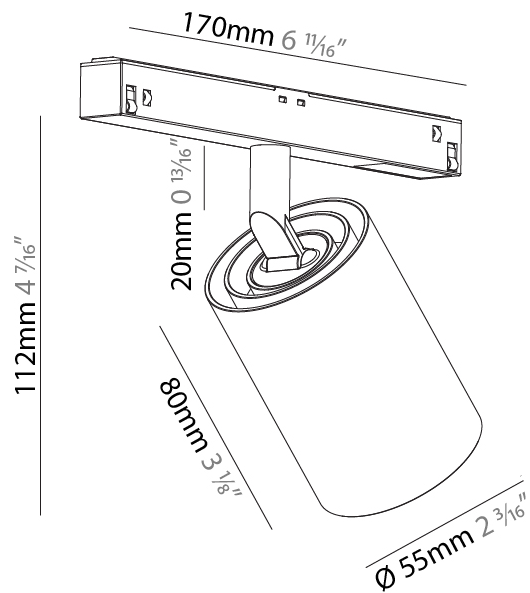

1. To build a product code in our configurator select the specify button on the base model # product page
2. To build a manual product code on this datasheet choose from the options listed below in blue font and add the suffix to the base model #

GENERAL

Series: Centriq
Subseries: Centriq for Clicktrack
Brand: Prolicht
Division: Architectural
Mounting Type: Track
Mounting Location: Ceiling
Subcategory: Spots

PHYSICAL

Shape: Cylinder
Diameter (mm): 55
Diameter (in): 2 3/16
Length (mm): 170
Length (in): 6 11/16
Height (mm): 112
Height (in): 4 7/16
Light Distribution: Adjustable / Direct
Fixture Finish: SSR / BKV / CWI / CRY / HAB / UFT / ITA / RUA / FTG / MYG / LOD / PUS / FRO / FUP / KIA / POP / BLS / SPG / MEY / GOH / GUM / CHC / COM / ABZ / JAG / OBR / MOS / ROR
Fixture Material: Aluminum

ELECTRICAL

Lamp Type: LED (Zhaga Standard)
Input Wattage (W): 9
Total Output Wattage (W): 8.2
Dimming: Non-Dimmable
Driver Included: No
Driver Location: Remote
Driver Type: Constant Voltage - Universal
Driver Class: Class 2
Input Voltage (V): 48
Constant Current (MA): 700
Upon Request: 0-10Vdc dimming / DALI dimming

LED

Number of LEDs: 1
Color Temperature (°K): 2700 / 3000 / 4000
Max. Delivered Lumen (lm): 380 / 410 / 440
CRI: >90 CRI

OPTICAL

Reflector°: 9
Adjustability: Rotational 360°; Tilt 90° (±45°)

RATINGS AND CERTIFICATIONS

Certified By: Certified for North American Standards
IP rating: IP20