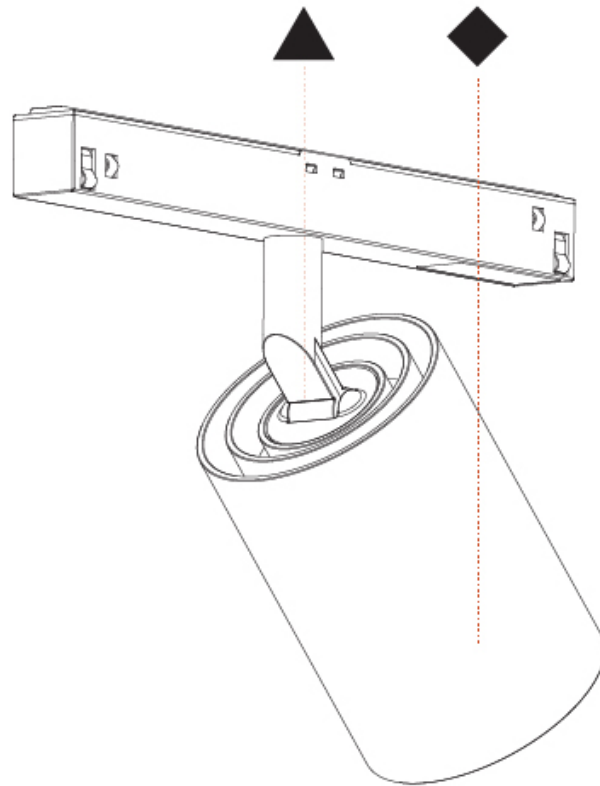

CENTRIQ FOR CLICKTRACK TRACK

A3T108-

PROJECT

TYPE

SPECIFIER

QUANTITY

DATE

A