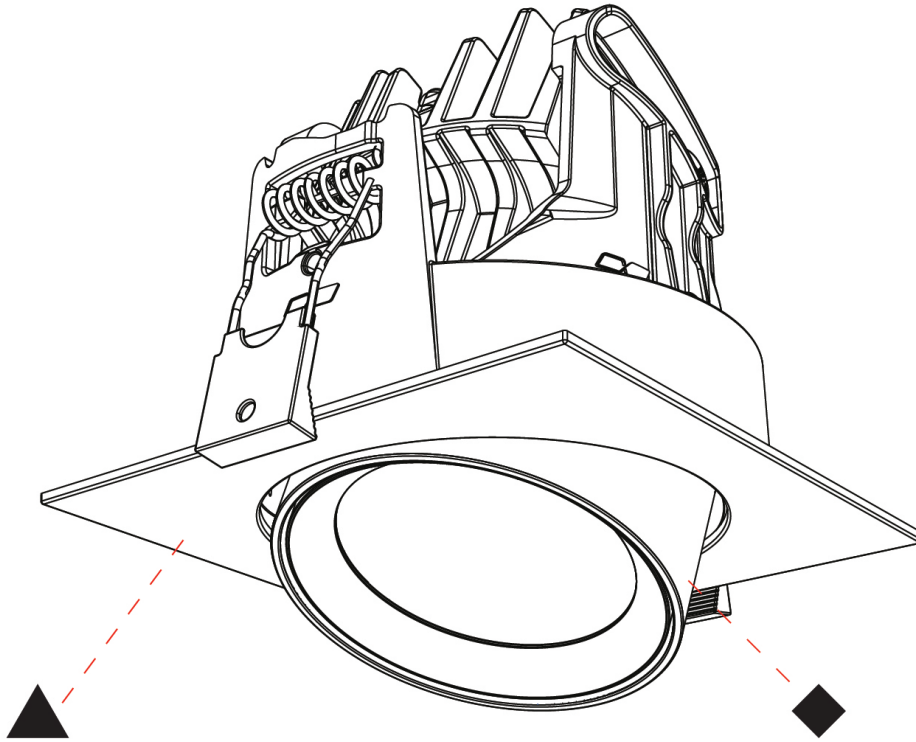

CENTRIQ SQUARE ADJUSTABLE RECESSED

A35982-

PROJECT _____

TYPE _____

SPECIFIER _____

QUANTITY _____

DATE _____

A