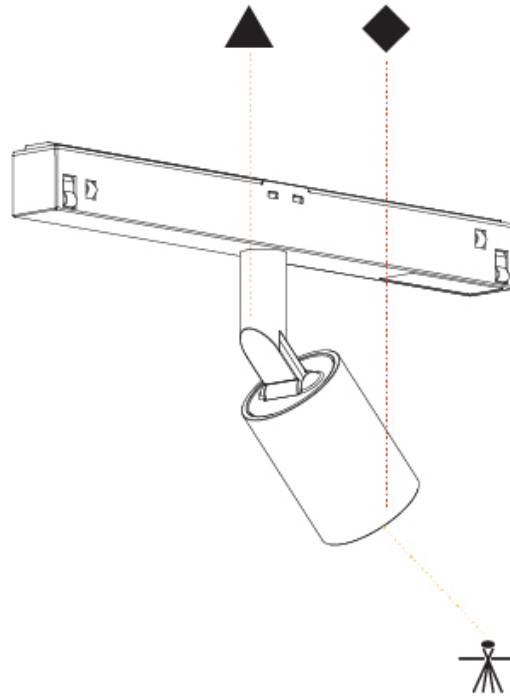

CENTRIQ FOR CLICKTRACK TRACK

A3T105-

PROJECT

TYPE

SPECIFIER

QUANTITY

DATE

A