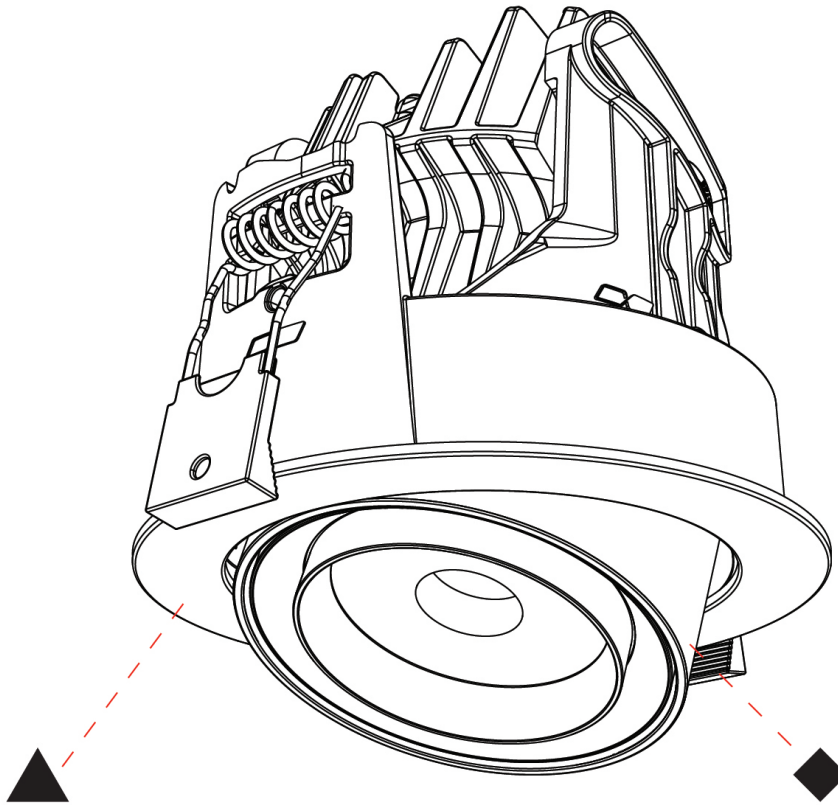

CENTRIQ ROUND FLEX ADJUSTABLE RECESSED

A35981-

PROJECT	_____
TYPE	_____
SPECIFIER	_____
QUANTITY	_____
DATE	_____