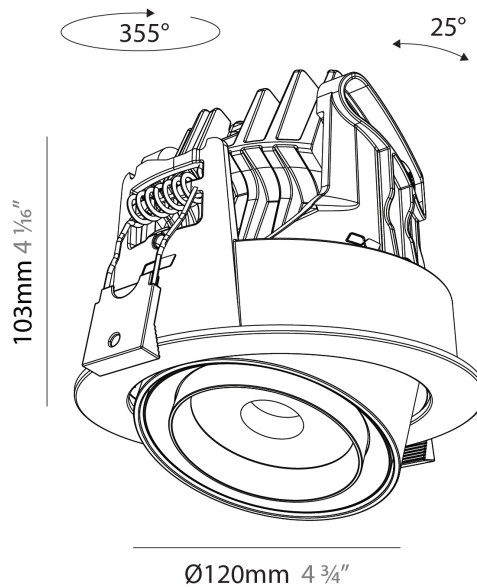

GENERAL

Series: Centriq
Subseries: Centriq Round Flex Adjustable
Brand: Prolicht
Division: Architectural
Mounting Type: Recessed
Mounting Location: Ceiling
Subcategory: Spots

PHYSICAL

Shape: Cylinder
Diameter (mm): 120
Diameter (in): 4 ¾
Height (mm): 105
Height (in): 4 ⅛
Min. Recessing Depth (mm): 120
Min. Recessing Depth (in): 4 ¾
Light Distribution: Adjustable / Direct
Weight (kg): 0.666
Fixture Finish: SSR / BKV / CWI / CRY / HAB / UFT / ITA / RUA / FTG / MYG / LOD / PUS / FRO / FUP / KIA / POP / BLS / SPG / MEY / GOH / GUM / CHC / COM / ABZ / JAG / OBR / MOS / ROR
Fixture Material: Aluminum
Cut-out Measurements: Dia. 112mm / 4 7/16"

ELECTRICAL

Lamp Type: LED (Zhaga Standard)
Input Wattage (W): 8.2
Total Output Wattage (W): 7.3
Dimming: Dali Dimming
Driver Included: No
Driver Location: Remote
Driver Type: Constant Current - Universal
Driver Class: Class 2
Input Voltage (V): 120 - 277
Constant Current (MA): 200

LED

Color Temperature (°K): 2700-6500 Tunable White
Max. Delivered Lumen (lm): 391 - 451
Nominal Lumen (lm): 576 - 664
CRI: >90 CRI
Lamp Life (hrs): 50000

OPTICAL

Beam Angle: 14 - 46
Adjustability: Rotational 350° / Tilt 25°

RATINGS AND CERTIFICATIONS

Certified By: CSA Certified to UL and CSA Standards
IP rating: IP20