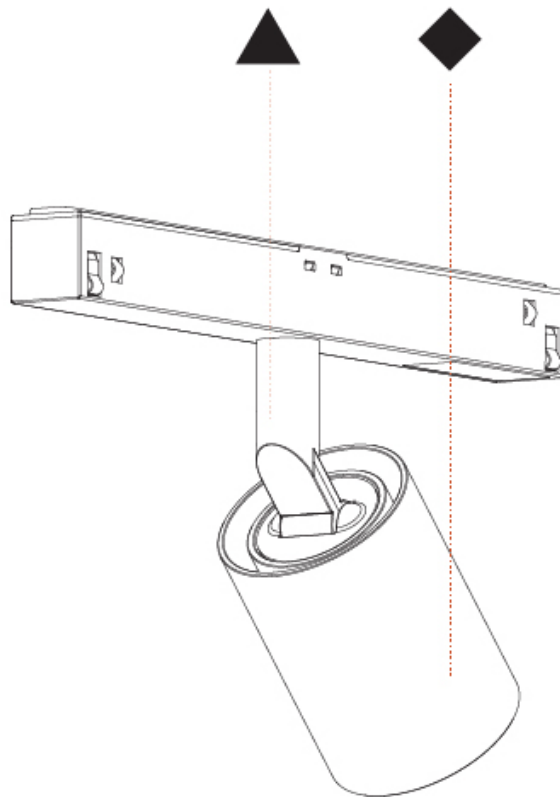

CENTRIQ FOR CLICKTRACK TRACK

A3T107-

PROJECT
TYPE
SPECIFIER
QUANTITY
DATE

A